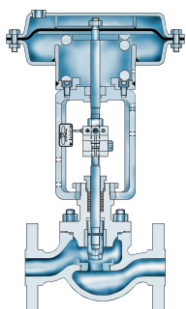

27 Type Actuator for use with
MIL 27000 (Air to Close)

Your contact:

┌

└

┌

└