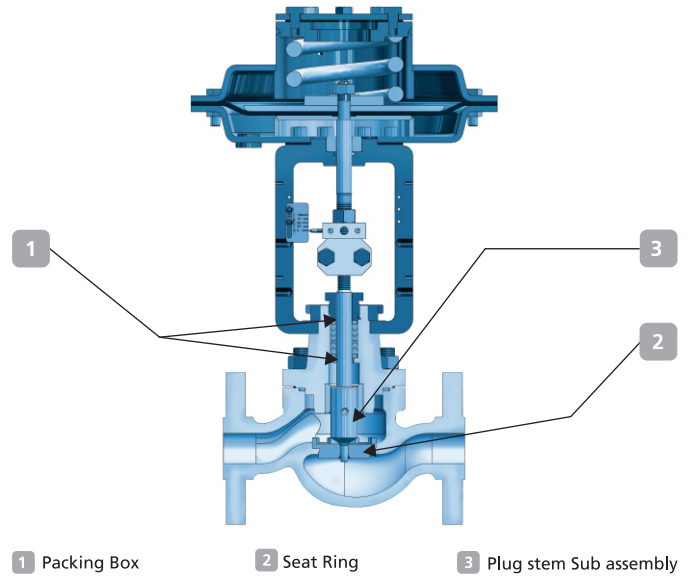

# MIL 27000 - Compact Globe Control Valves

- 1 Compact and light weight construction
- 2 Shank guiding
- 3 Reduced capacity
- 4 Field reversible actuator
- 5 Optional handwheel
- 6 Tight shut-off

98 Type MIL 27000 (Air to Open)

## Model Decodification

1 <sup>st</sup>	2 <sup>nd</sup>	3 <sup>rd</sup>	4 <sup>th</sup>	5 <sup>th</sup>	6 <sup>th</sup>	7 <sup>th</sup>
Actuator Type		Body Series		Plug Type	Trim Type	Seat Type
-	-	2	7	-	-	-
20. Hand operated 27. Air to Close 28. Air to Open		27. Compact globe control valve		0. Undefined 1. Unbalanced contoured	0. Undefined 1. Linear 2. Equal % 3. Customized	0. Undefined 5. Threaded metal seat 6. Threaded soft seat

## General Data

<b>Body</b>	Type	Globe
	Recommended flow directions	Flow to Open
<b>Bonnet</b>	Type	Stud bolted
	Temperature range	-27° C to 427° C
<b>Gland Seal</b>	Option	Ecolock* ( varying density for low emission, PTFE or Graphite)
	Temperature range	≤ 180° C for PTFE, > 180° C for Graphite
<b>Trim</b>	Plug type	Unbalanced contoured
	Seat type	Threaded metal or Soft seat
	Options	Seat ring with Carbon filled PTFE insert for Class VI leakage
	Rangeability	30:1
	Characteristics	Equal percentage, Linear, On-Off